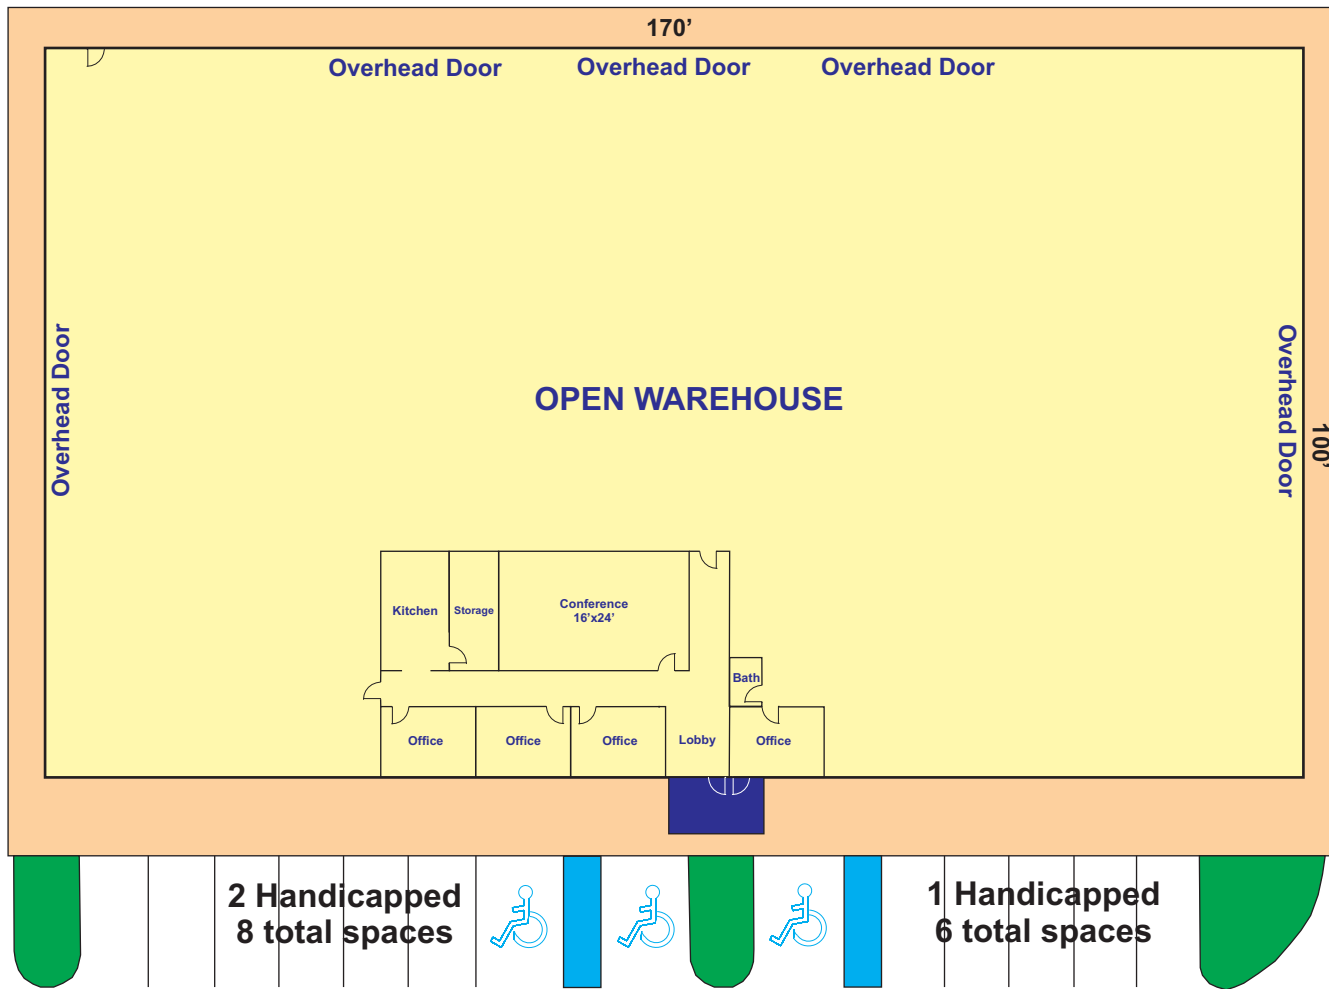

FLOOR PLAN 2751 Rockfill Rd.

REMLAND COMMERCIAL
Retail • Land • Office

David Remland
Broker

561.809.8610
3351 N.W. Boca Raton Blvd.
Boca Raton, FL 33431
david@remlandcommercial.com
www.remlandcommercial.com